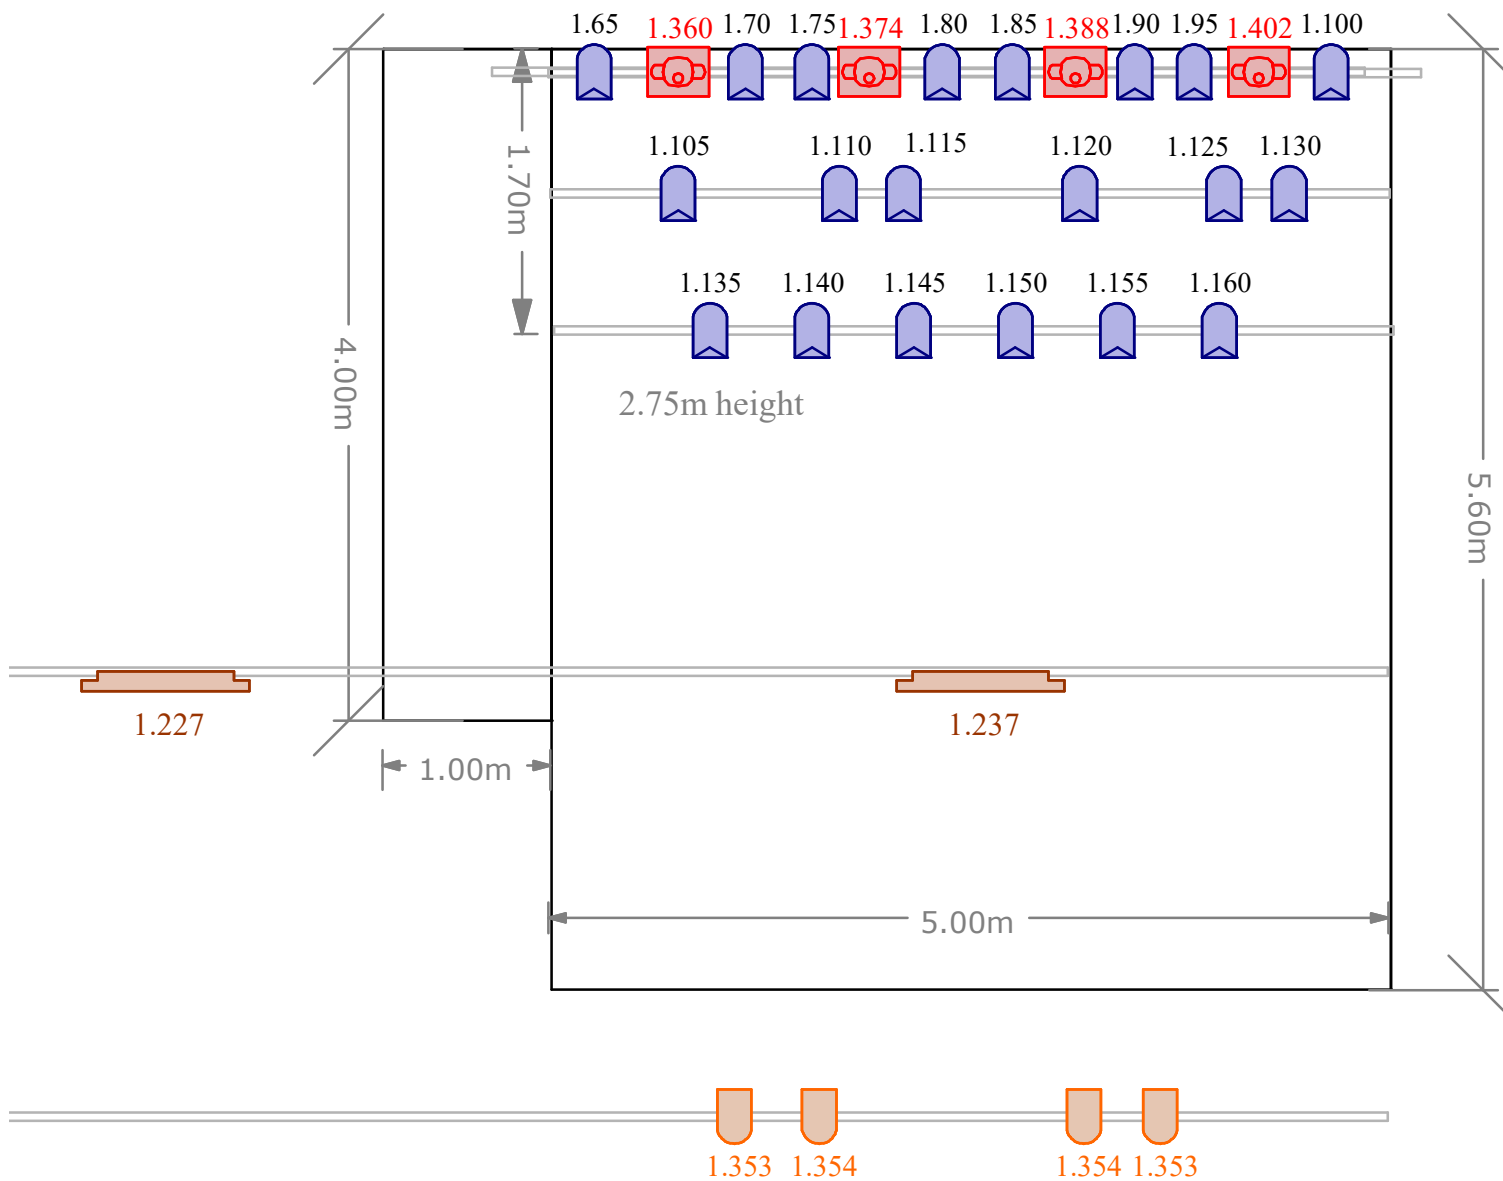

RAZZMATAZZ

RAZZMATAZZ / SALA 3

LIGHTING EQUIPMENT LIST

V.5

STAGE FIXTURES

- 04 x Par56 (front light)
- 20 x ParLed (rgbdx)
- 04 x Chauvet Q-Spot 260 Led
- 02 x Sunstrip

CONTROL

- 01 x Avolites, Quartz

IMPORTANT NOTES:

NO Light Technician.

If needed, ask production please.

CAN'T HUNG OR REMOVE FIXTURES ON FLOWN STRUCTURES.

EXTRA LIGHTING MUST BE PLACED ONLY ON FLOOR.

	PAR 56	4
	LED PAR 56	20
	Chauvet Q-Spot 260	4
	Sunstrip	2

RAZZMATAZZ

PATCH SALA3 / CONCERTS

LINE 1_STAGE

Par56, Front	x 04	dimm	353,354
Chauvet QSpot260 Led	x 04	14ch	360,374,388,402
Par Led	x 20	rgbdx	65-160
Sunstrip	x 02	10 ch	227,237
Hazer	x 01	2ch	510