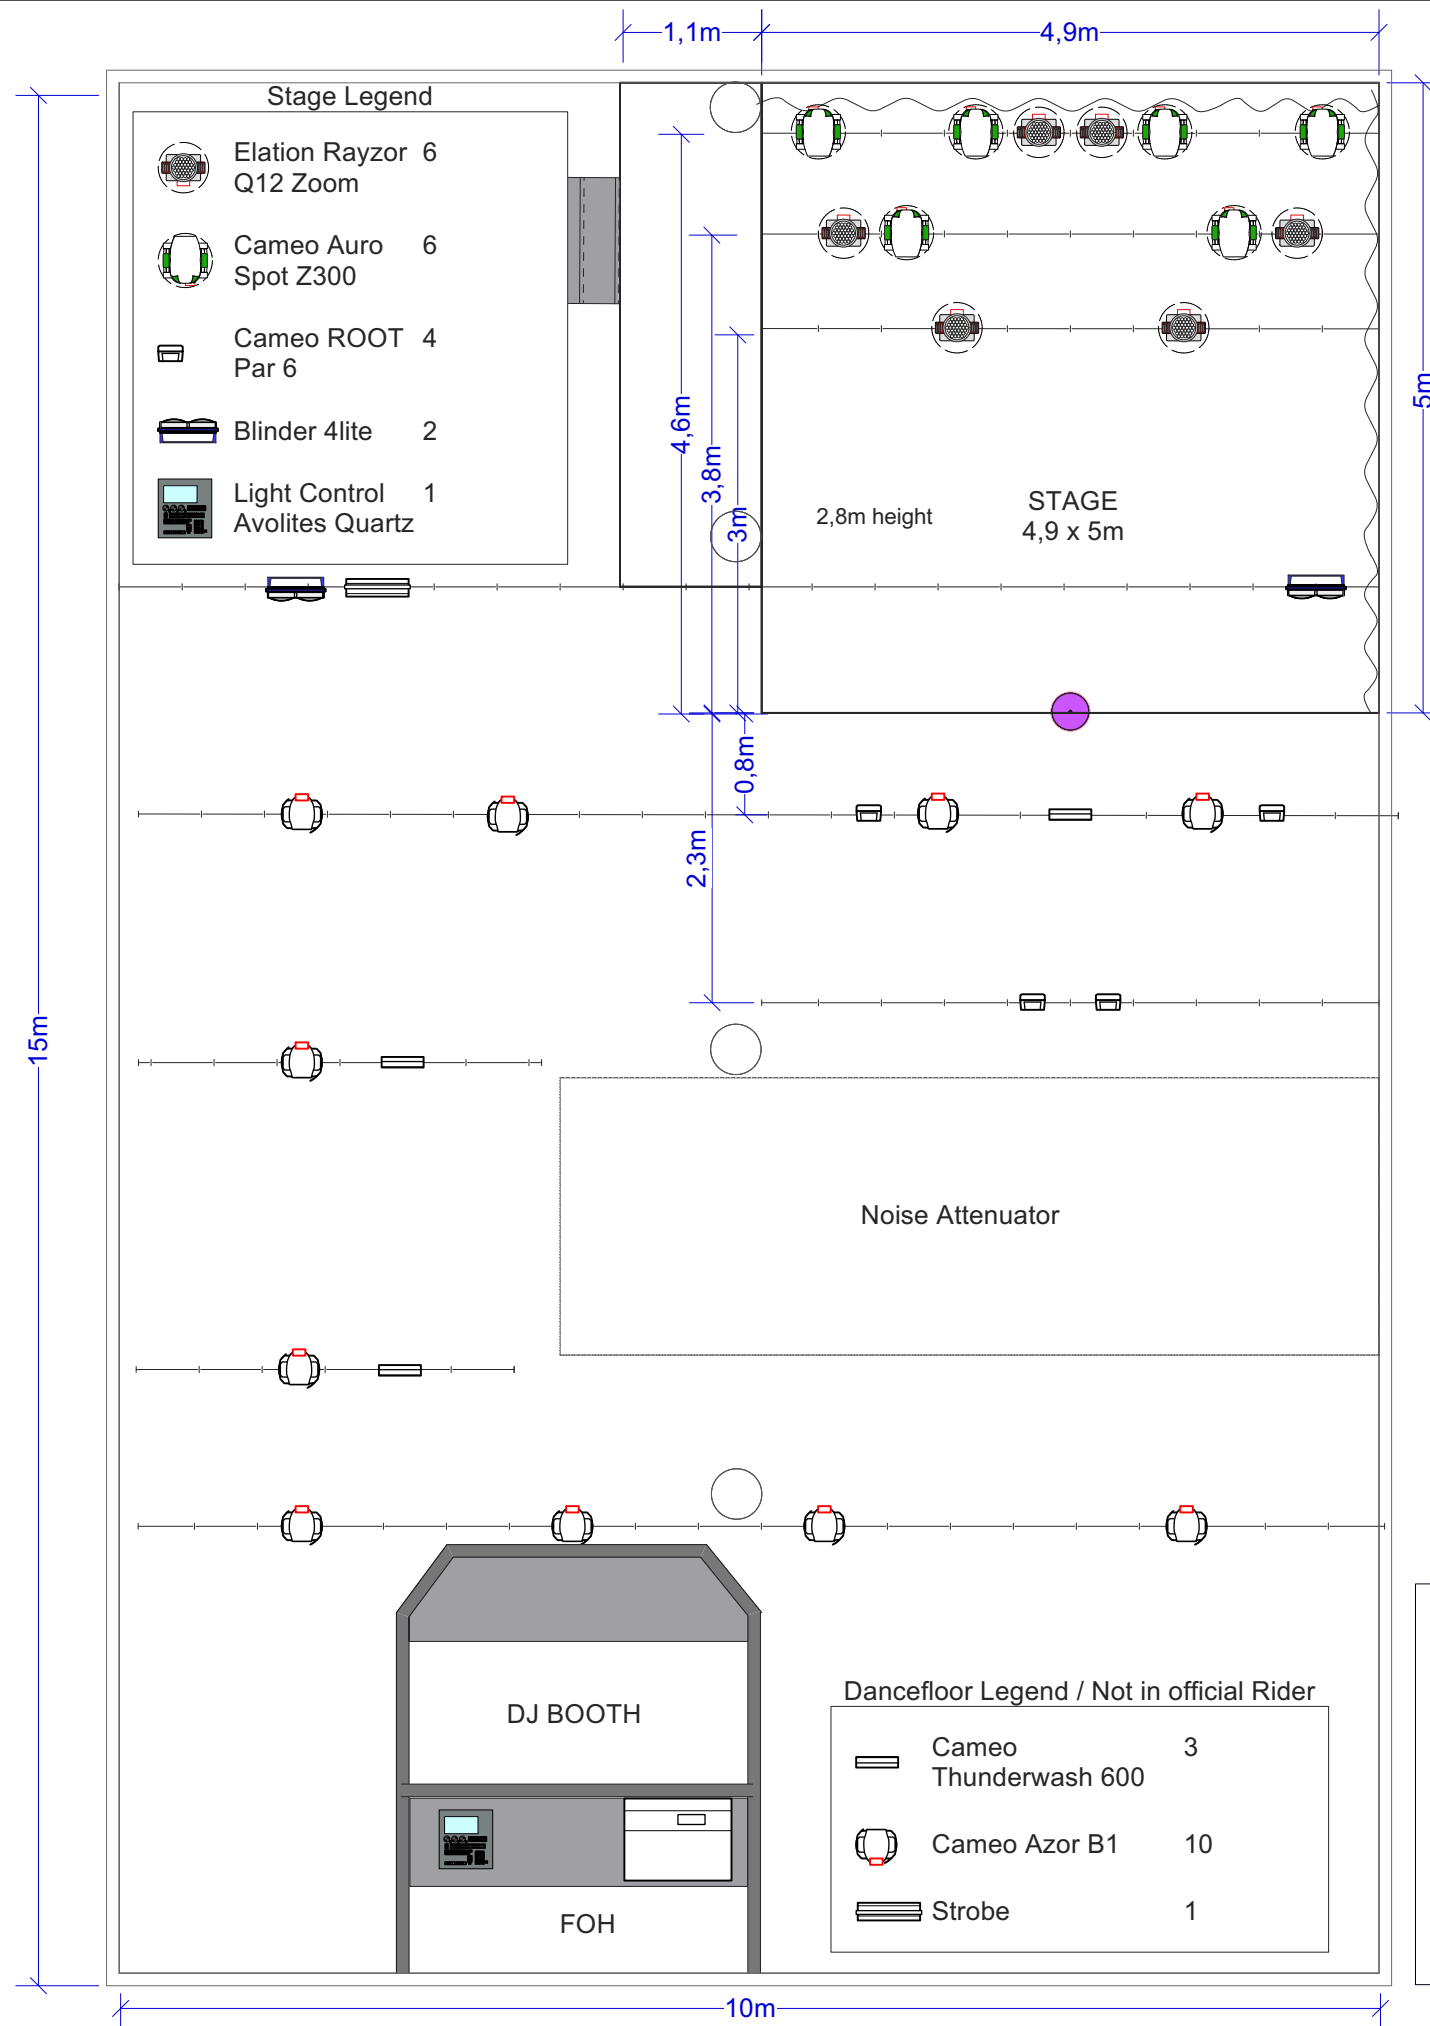

**GRACIAS**

**RAZZMATAZZ**

**Sala3**

Title:	Isometric
Drawing:	1
Version:	5.1

**RAZZMATAZZ**

**Sala3**

Title:	Plan Plot
Drawing:	2
Version:	5.1

Dancefloor Fixtures are NOT included in the official lighting rider. The rig may not be exactly as shown in the plot, as it depends on the club's ongoing activities.

**Sala3**

Title:	Patch Plot
Drawing:	3
Version:	5.1

**RAZZMATAZZ**

**Sala3**

Title:	Lateral Plot
Drawing:	4
Version:	5.1