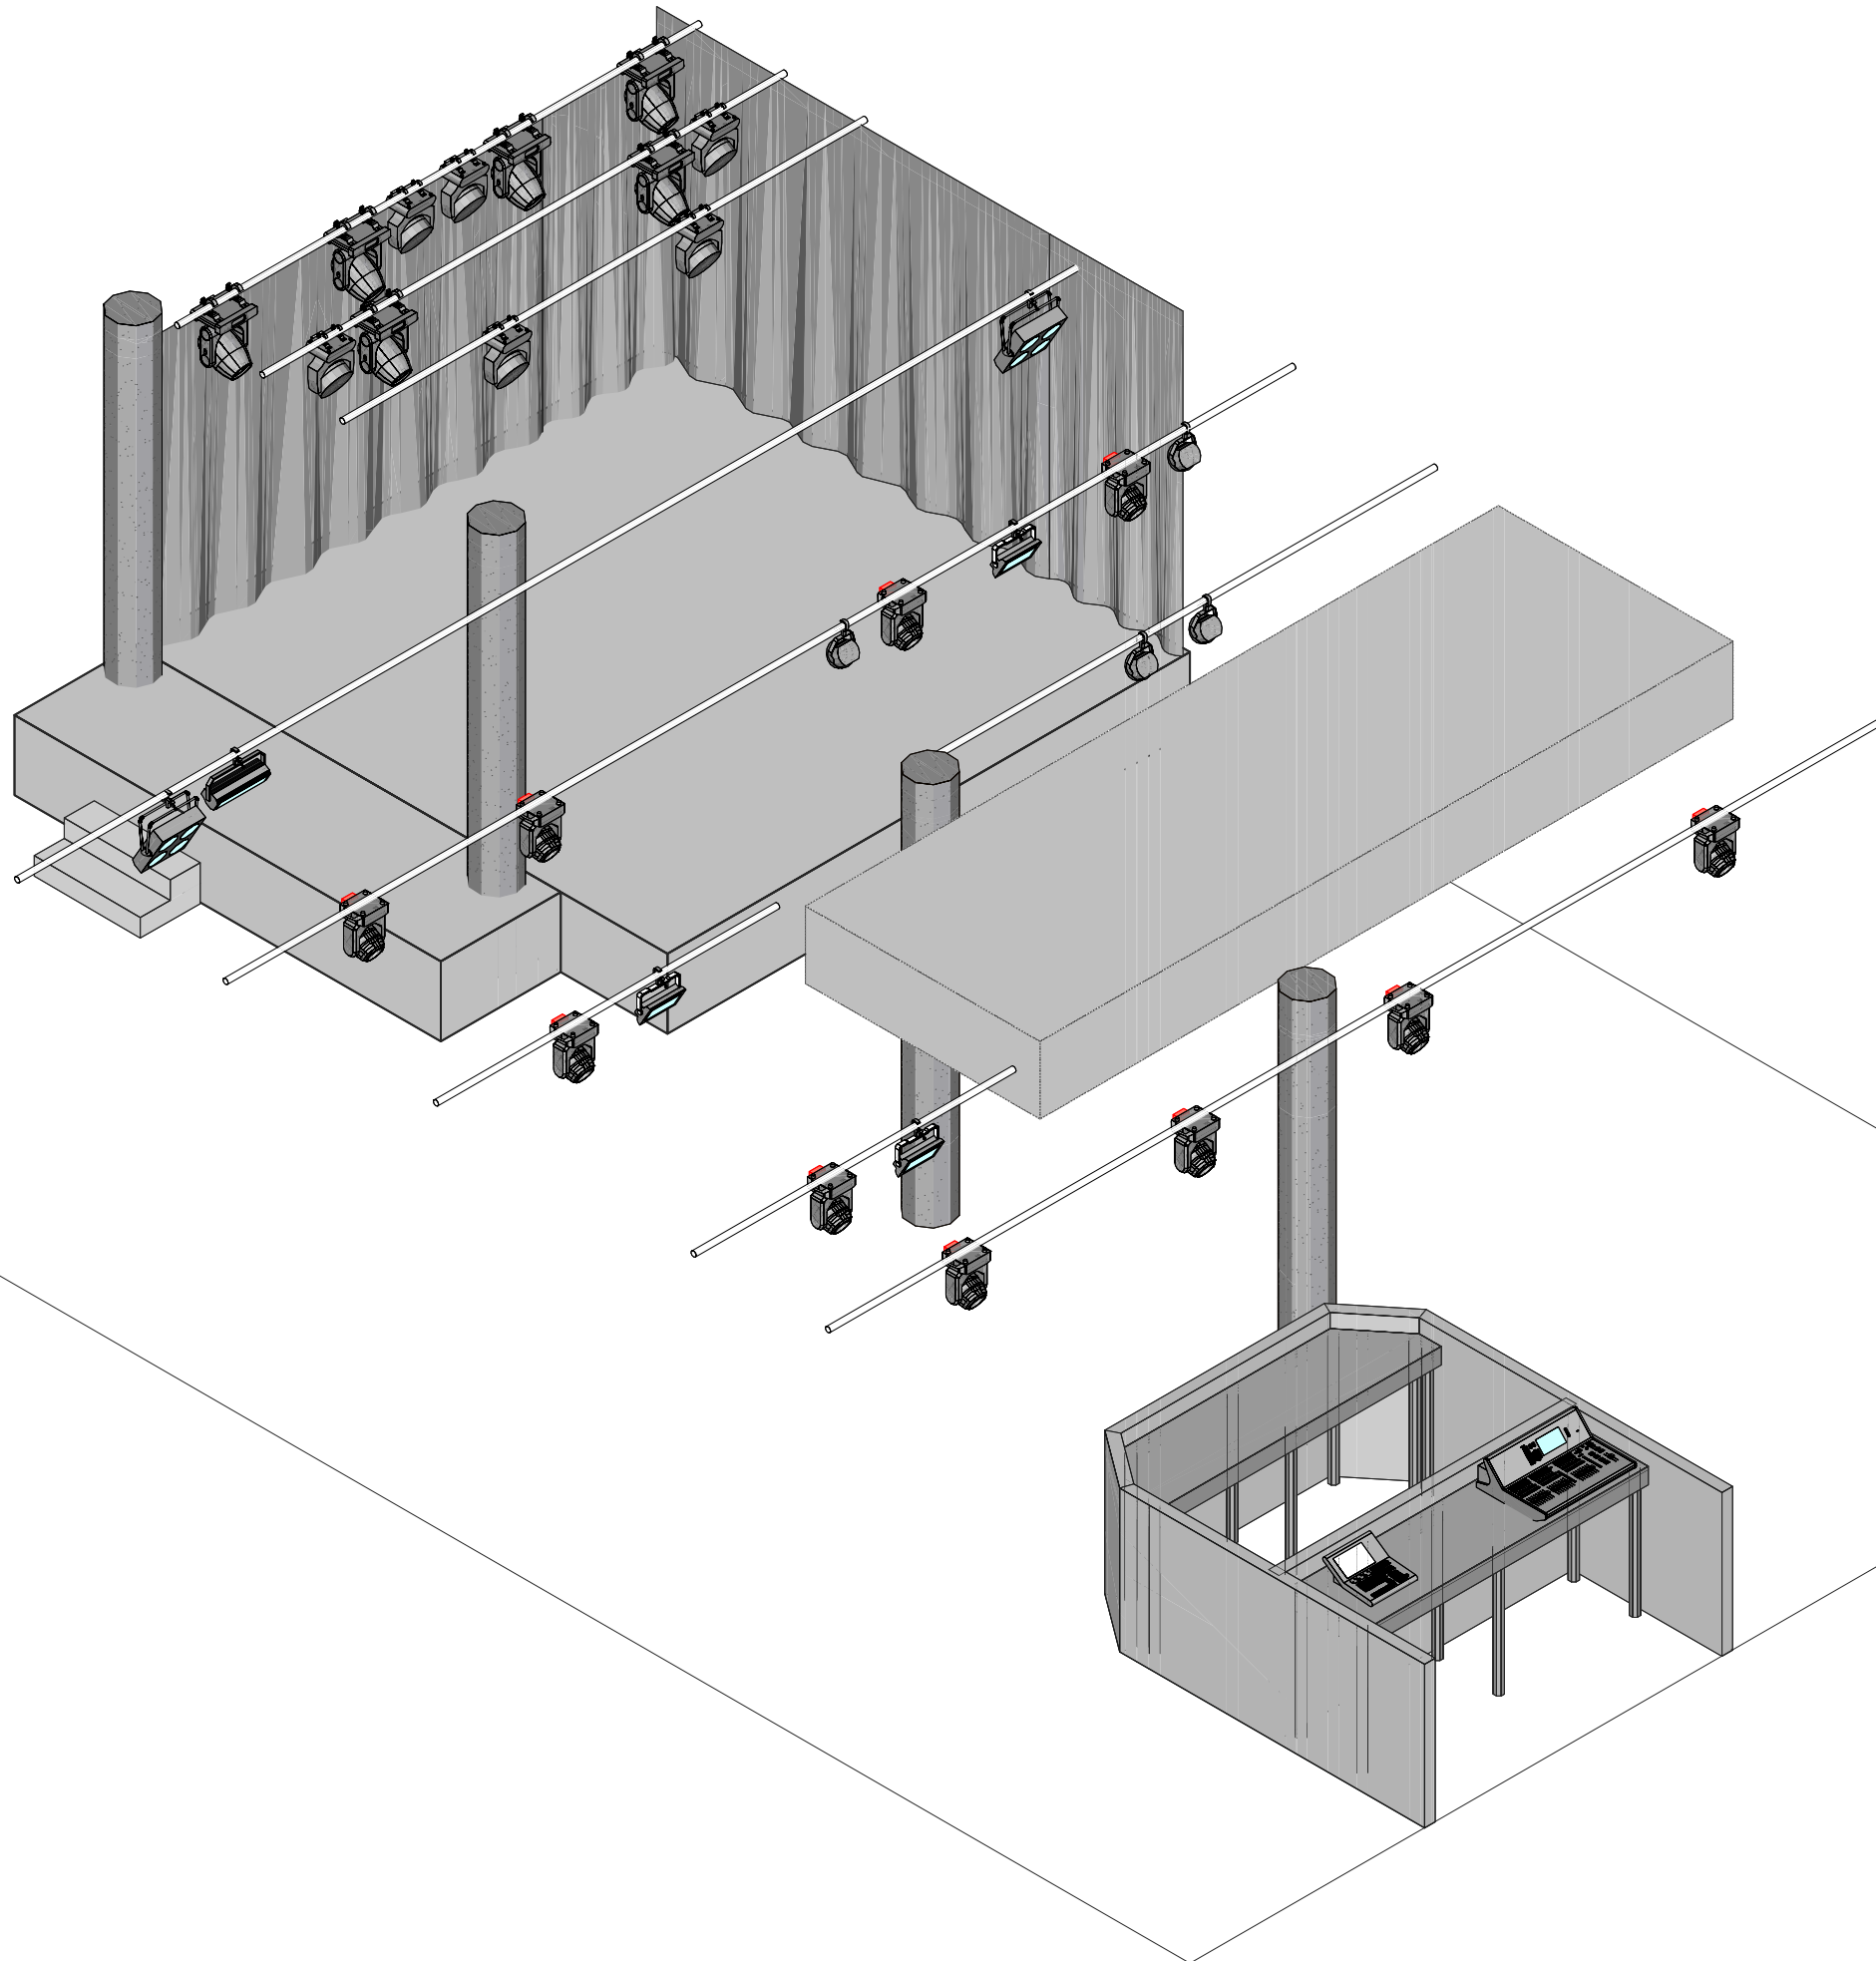

**GRACIAS**

**RAZZMATAZZ**

**Sala3**

Title:	Isometric
Drawing:	1
Version:	5.1

**RAZZMATAZZ**

**Sala3**

Title:	Plan Plot
Drawing:	2
Version:	5.1

Dancefloor Fixtures are NOT included in the official lighting rider. The rig may not be exactly as shown in the plot, as it depends on the club's ongoing activities.