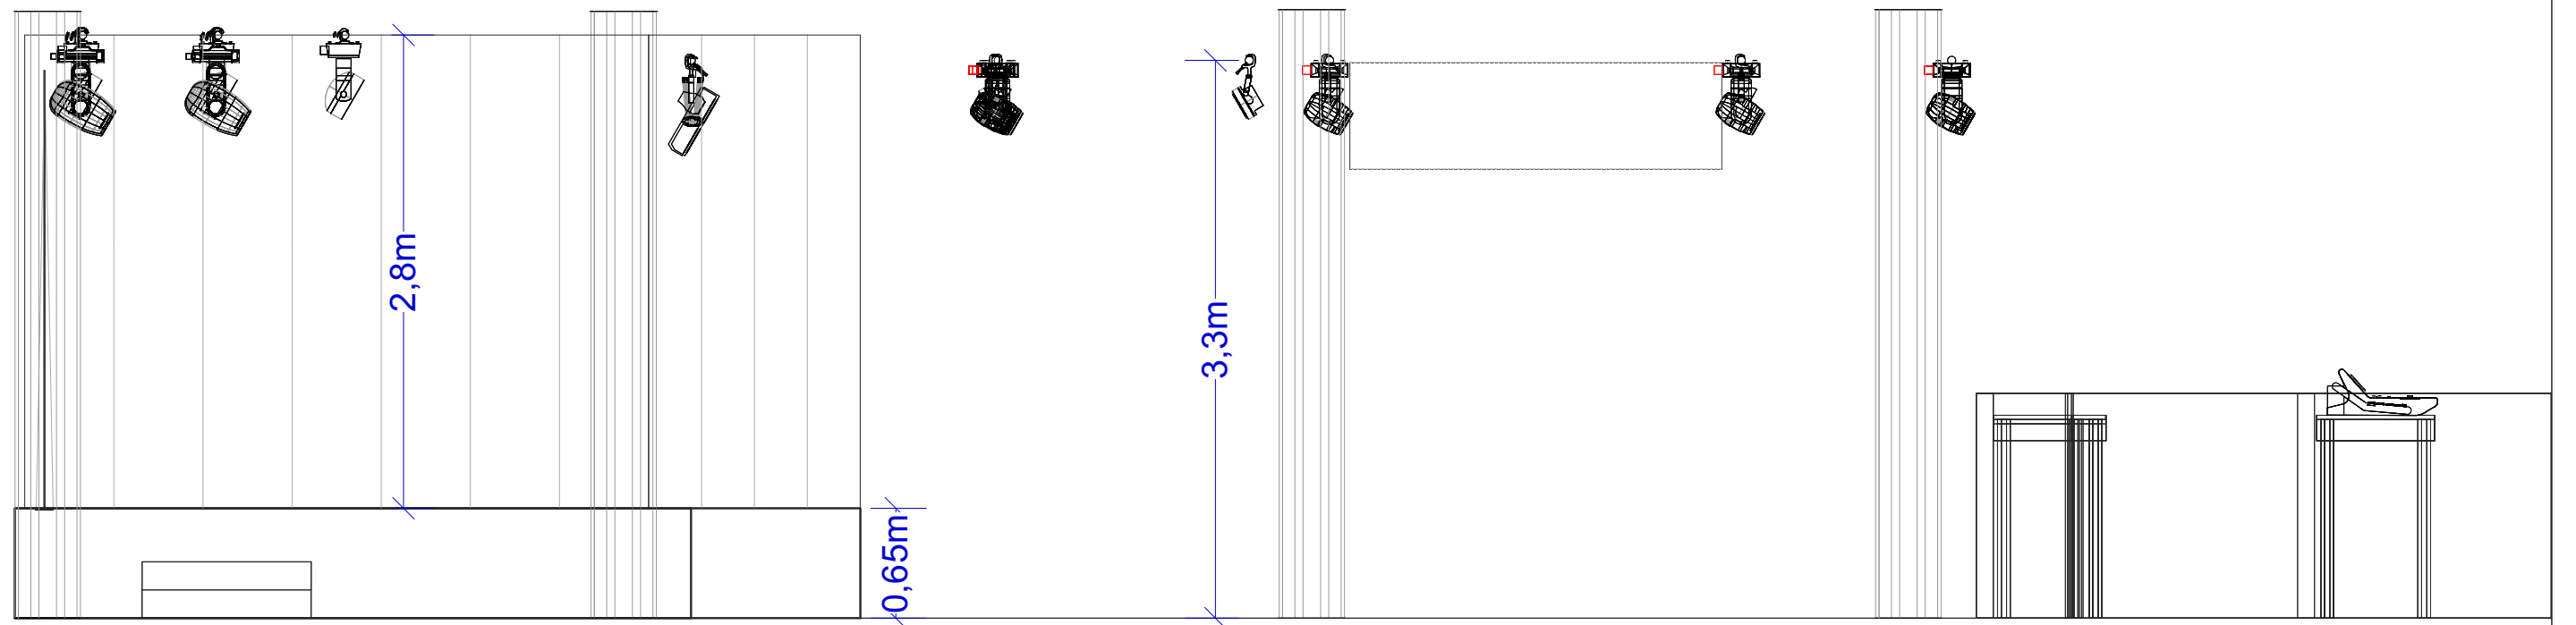

RAZZMATAZZ

Sala3

Title:	Lateral Plot
Drawing:	4
Version:	5.1